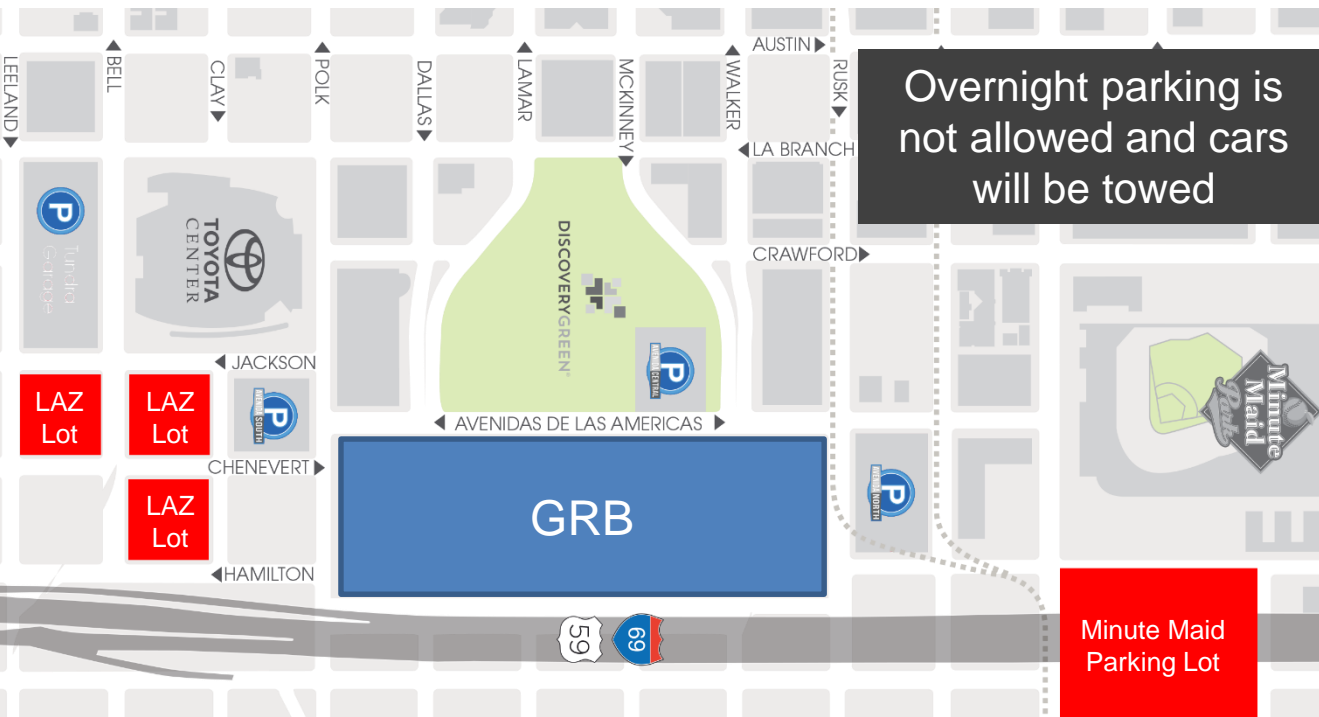

Parking Map – Free Surface Parking Lots

Overnight parking is not allowed and cars will be towed

- Free surface parking is available
- 1700 parking spots are available in the Minute Maid Lot on March 18th – 22nd
- LAZ lot includes 290 parking spots and shuttle / bus loading zone
- All surface parking is available on a first come first serve basis
- Parking pass is required but does not guarantee a parking spot
- Shuttles will be available from surface parking to GRB
- Overnight parking is not allowed and cars will be towed

 Free Surface Parking